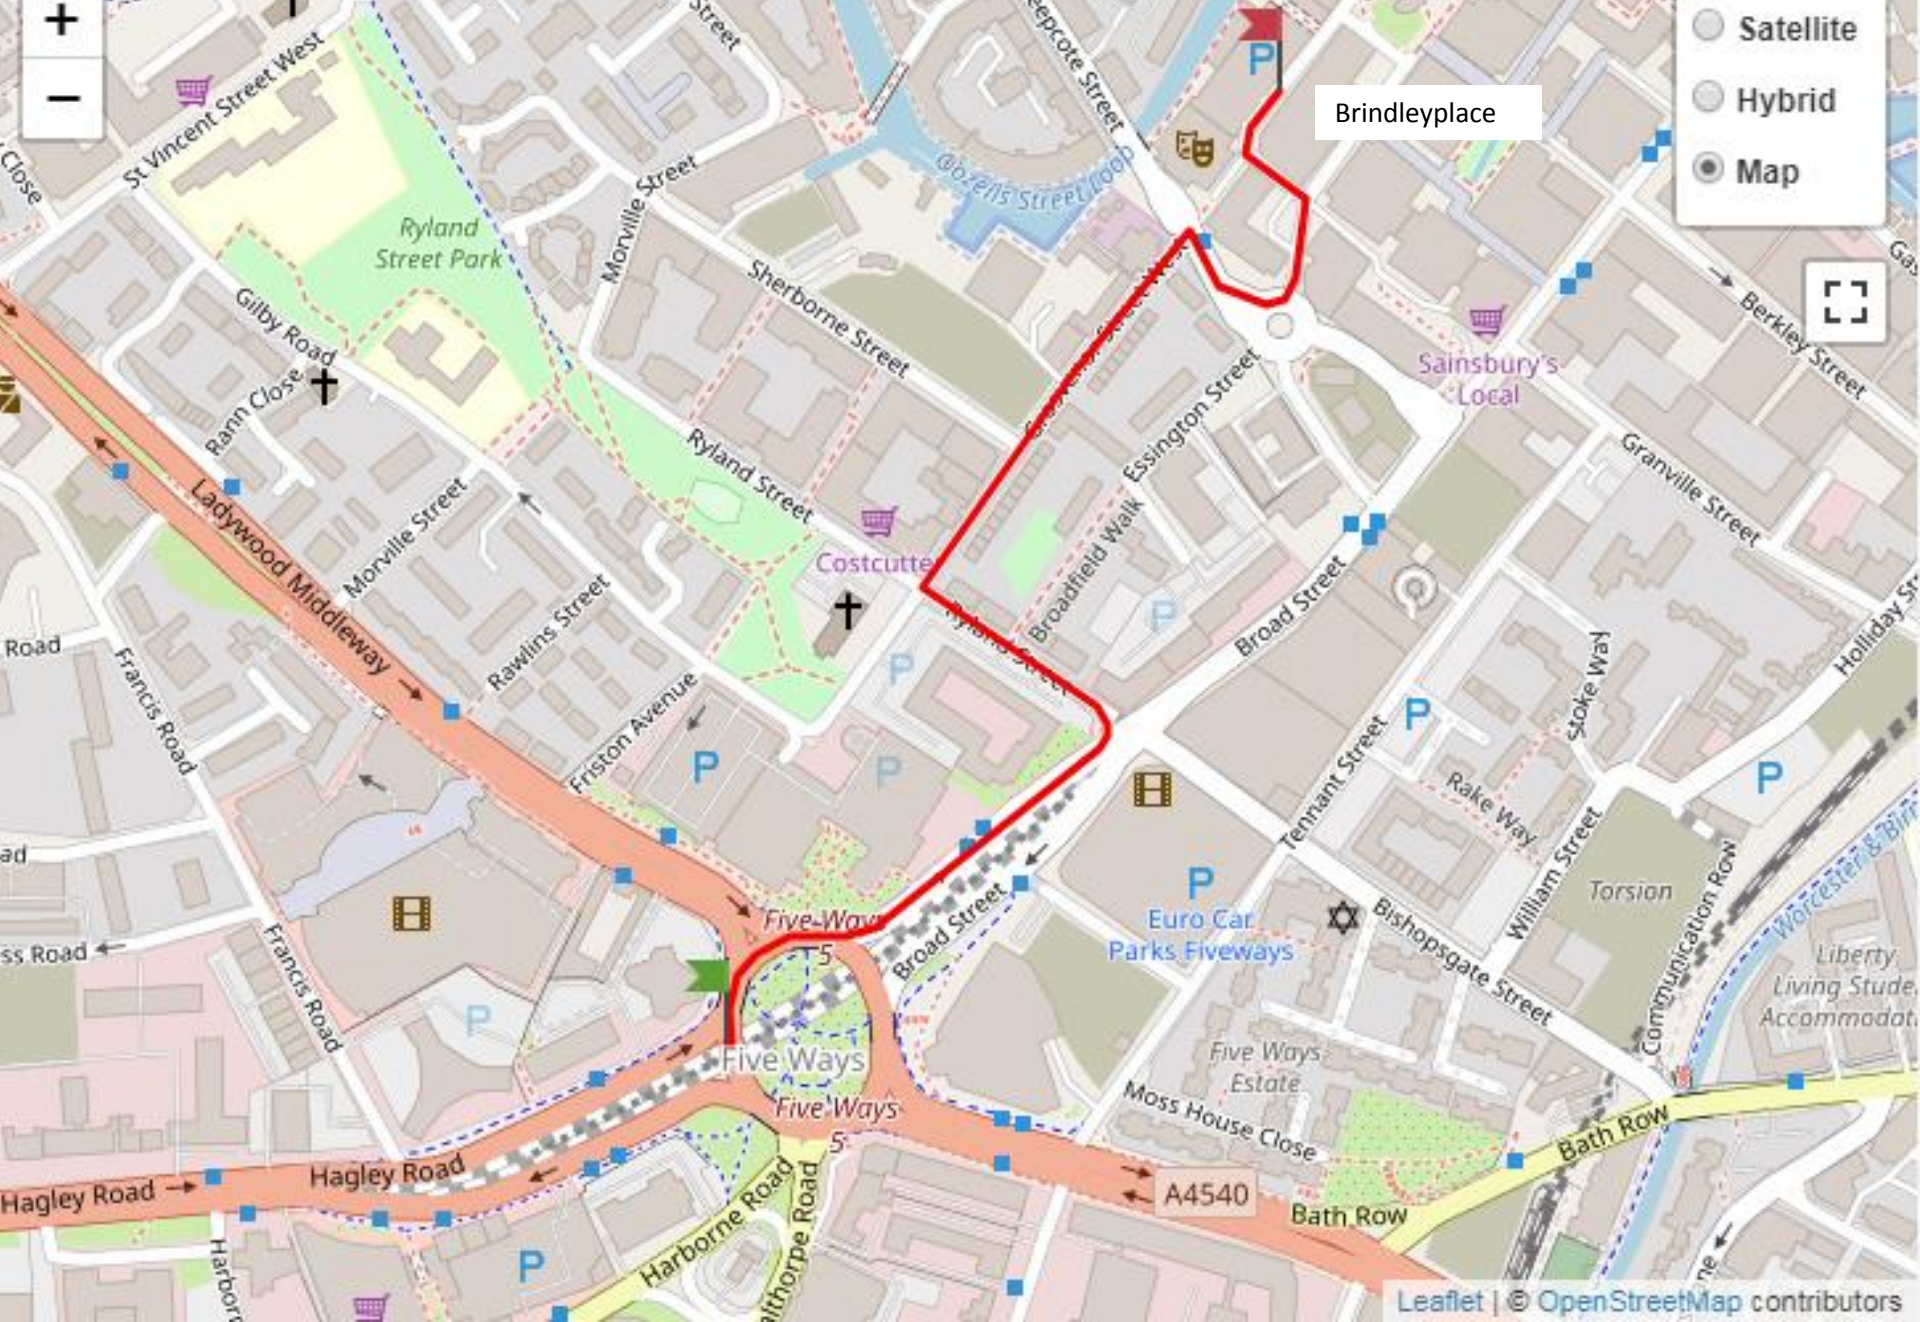

Suggested M6 Access

Suggested M6 Access – zoomed

Friston Avenue Entrance

Loading Bay Access via Gas Street

Broad Street Access