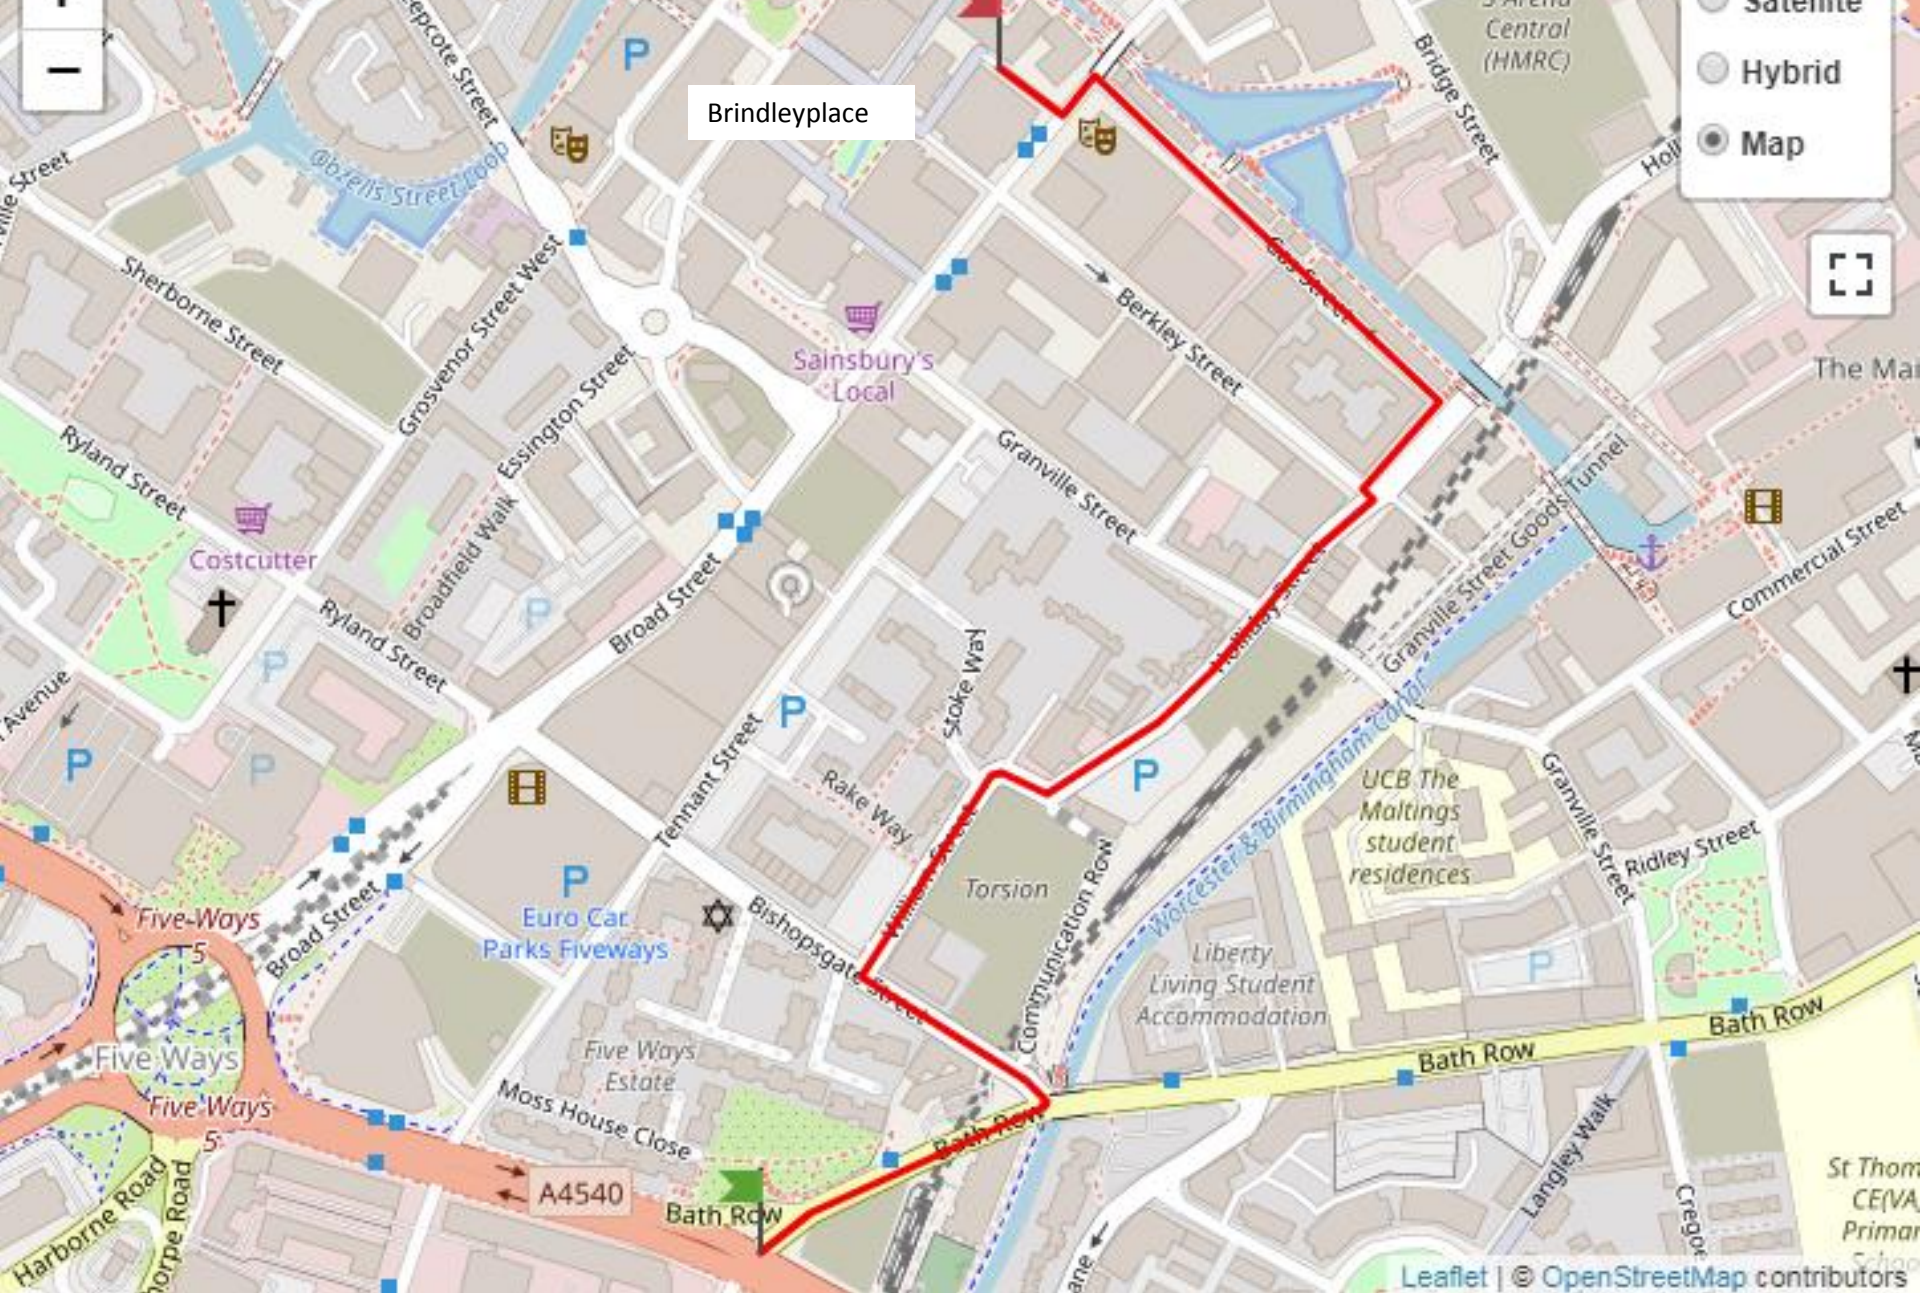

Suggested M6 Access

Suggested M6 Access – zoomed

Friston Avenue Entrance

Loading Bay Access via Gas Street

Broad Street Access